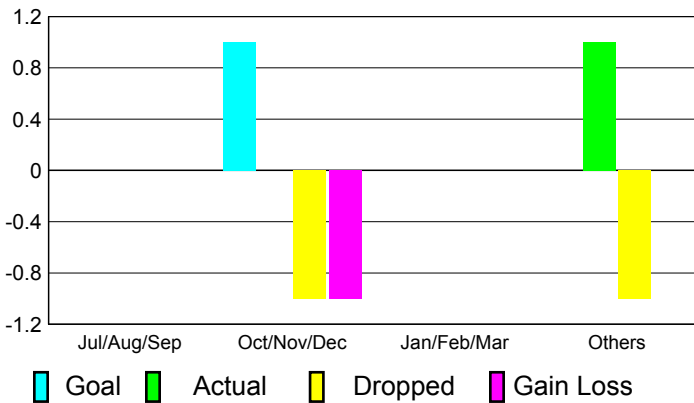

## CLUBS

**Club Results**  
2010-2011

**Clubs**  
2009-2010

Month	New Club Goal	Actual New Clubs	Actual Dropped Clubs	Gain/Loss of Clubs	Gain/Loss of Clubs
Jul/Aug/Sep	0	0	0	0	0
Oct/Nov/Dec	1	0	-1	-1	0
Jan/Feb/Mar	0	0	0	0	0
Apr/May/June	0	1	-1	0	1
<b>Totals</b>	<b>1</b>	<b>1</b>	<b>-2</b>	<b>-1</b>	<b>1</b>

### Club Results 2010-2011

Goal, New, Dropped, Gain/Loss

### Comparison of Club Gain/Loss

Current Year Compared to the Previous Year