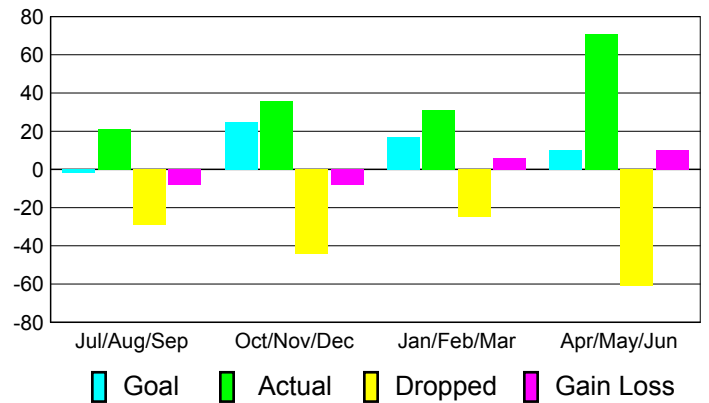

### YTD Status Quo Clubs 2010-2011

Status Quo Clubs Compared to Status Quo Members

## MEMBERSHIP

**Membership Results**  
2010-2011

**Membership**  
2009-2010

Month	Net Memb Goal	Actual New Memb	Actual Dropped Memb	Gain/Loss of Memb	Gain/Loss of Memb
Jul/Aug/Sep	-2	21	-29	-8	-12
Oct/Nov/Dec	25	36	-44	-8	10
Jan/Feb/Mar	17	31	-25	6	-3
Apr/May/June	10	71	-61	10	30
<b>Totals</b>	<b>50</b>	<b>159</b>	<b>-159</b>	<b>0</b>	<b>25</b>

### Membership Results 2010-2011

Goal, New, Dropped, Gain/Loss

### Comparison of Membership Gain/Loss

Current Year Compared to the Previous Year