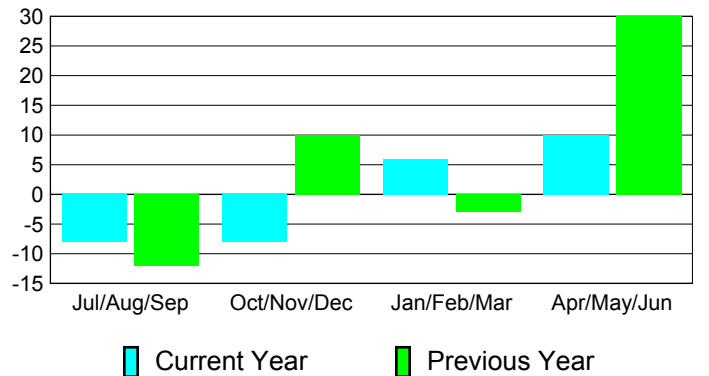

Gender Comparison 2010-2011

Jul/Aug/Sep

Oct/Nov/Dec

Jan/Feb/Mar

Apr/May/June

Male

Female